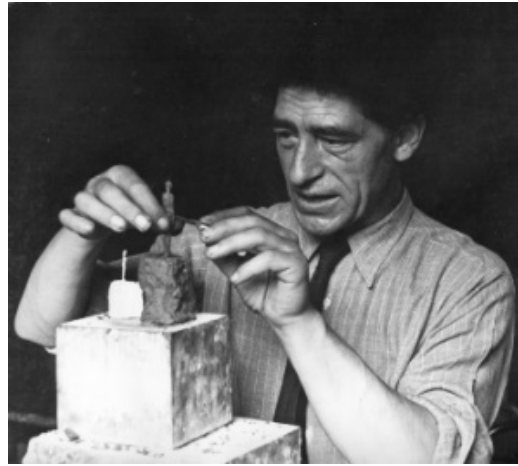

EXPLORING THE ARTIST ALBERTO GIACOMETTI

These are some art pieces created by the famous Swiss sculptor and painter **Alberto Giacometti**. He lived from 1901-1966. Beginning in 1922 he lived and worked mainly in Paris.

- Did you notice that some of his sculptures look like they are in movement?
- With an adult's help can you see if you can find more sculptures by this famous artist?
- Can you find an interesting fact about this artist?